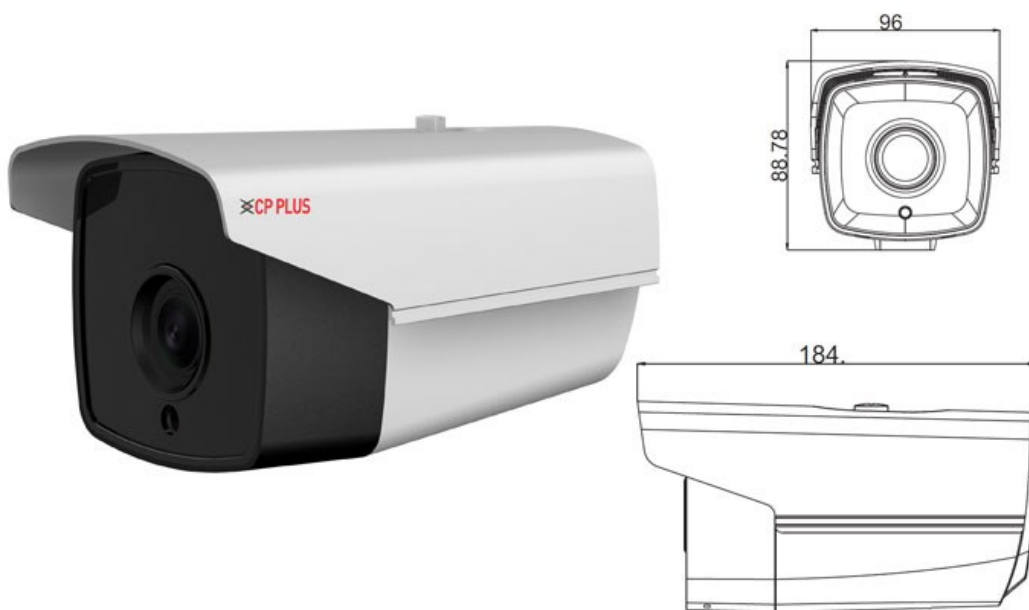

# CP- GTC-T13R7-V3

1.3 MP Astra HD Array Bullet Camera - 70 Mtr.

**Astra** HD camera

## Main Features

- 1/3" 1.3 MP HQIS Pro Image Sensor
- 25/30fps@1.3MP
- Day/Night (ICR), AWB, AGC, BLC
- Plug-n-Play HD/SD Camera
- 16 mm Lens
- Equipped with fine IR LEDs for clearer night vision
- Array Range of 70 Mtr., IP66
- Compatible with HDx, AHD, HDCVI, CVBS and HDTVI DVRs

DC12V

0.4W (2.5W after IR LED Powered on)

IP66

184mm x 96mm x 89mm

0.8Kg.